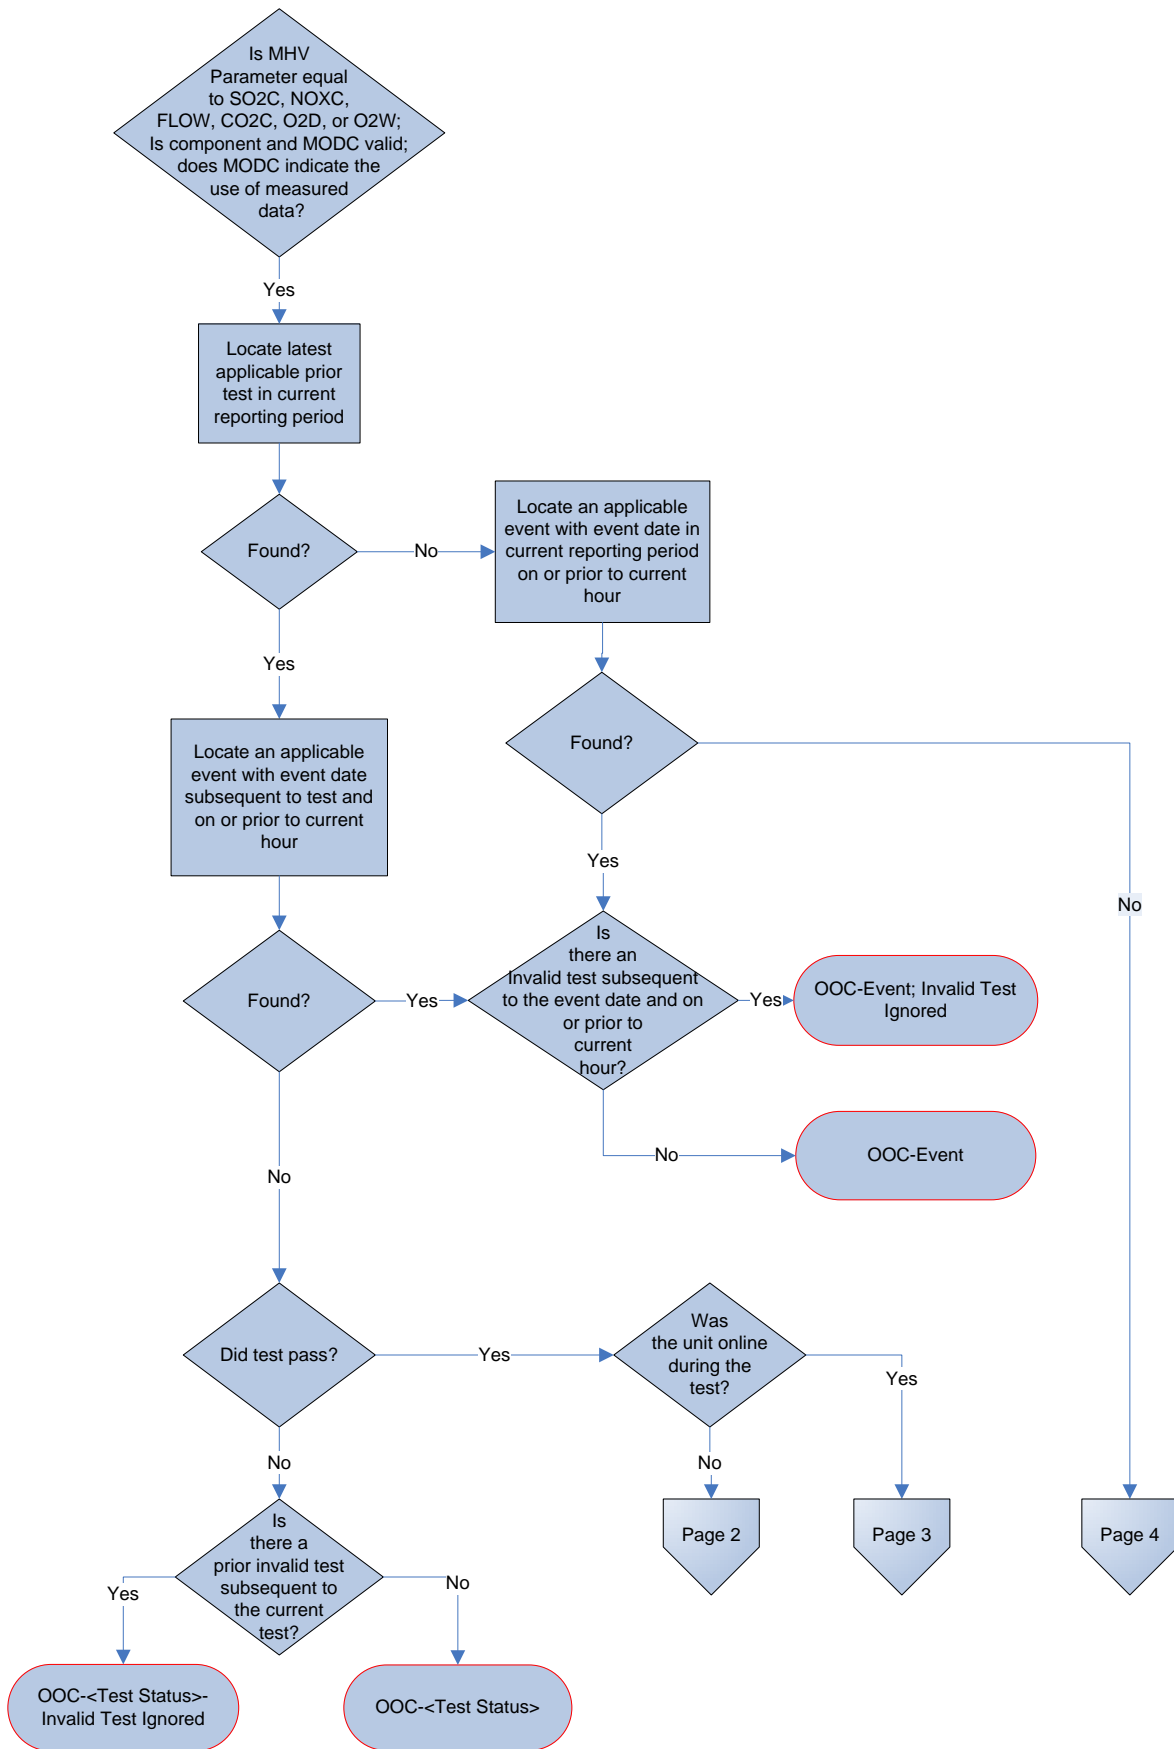

# QA Status Evaluation Daily Calibration

## Daily Calibration – Evaluate Alternate Range