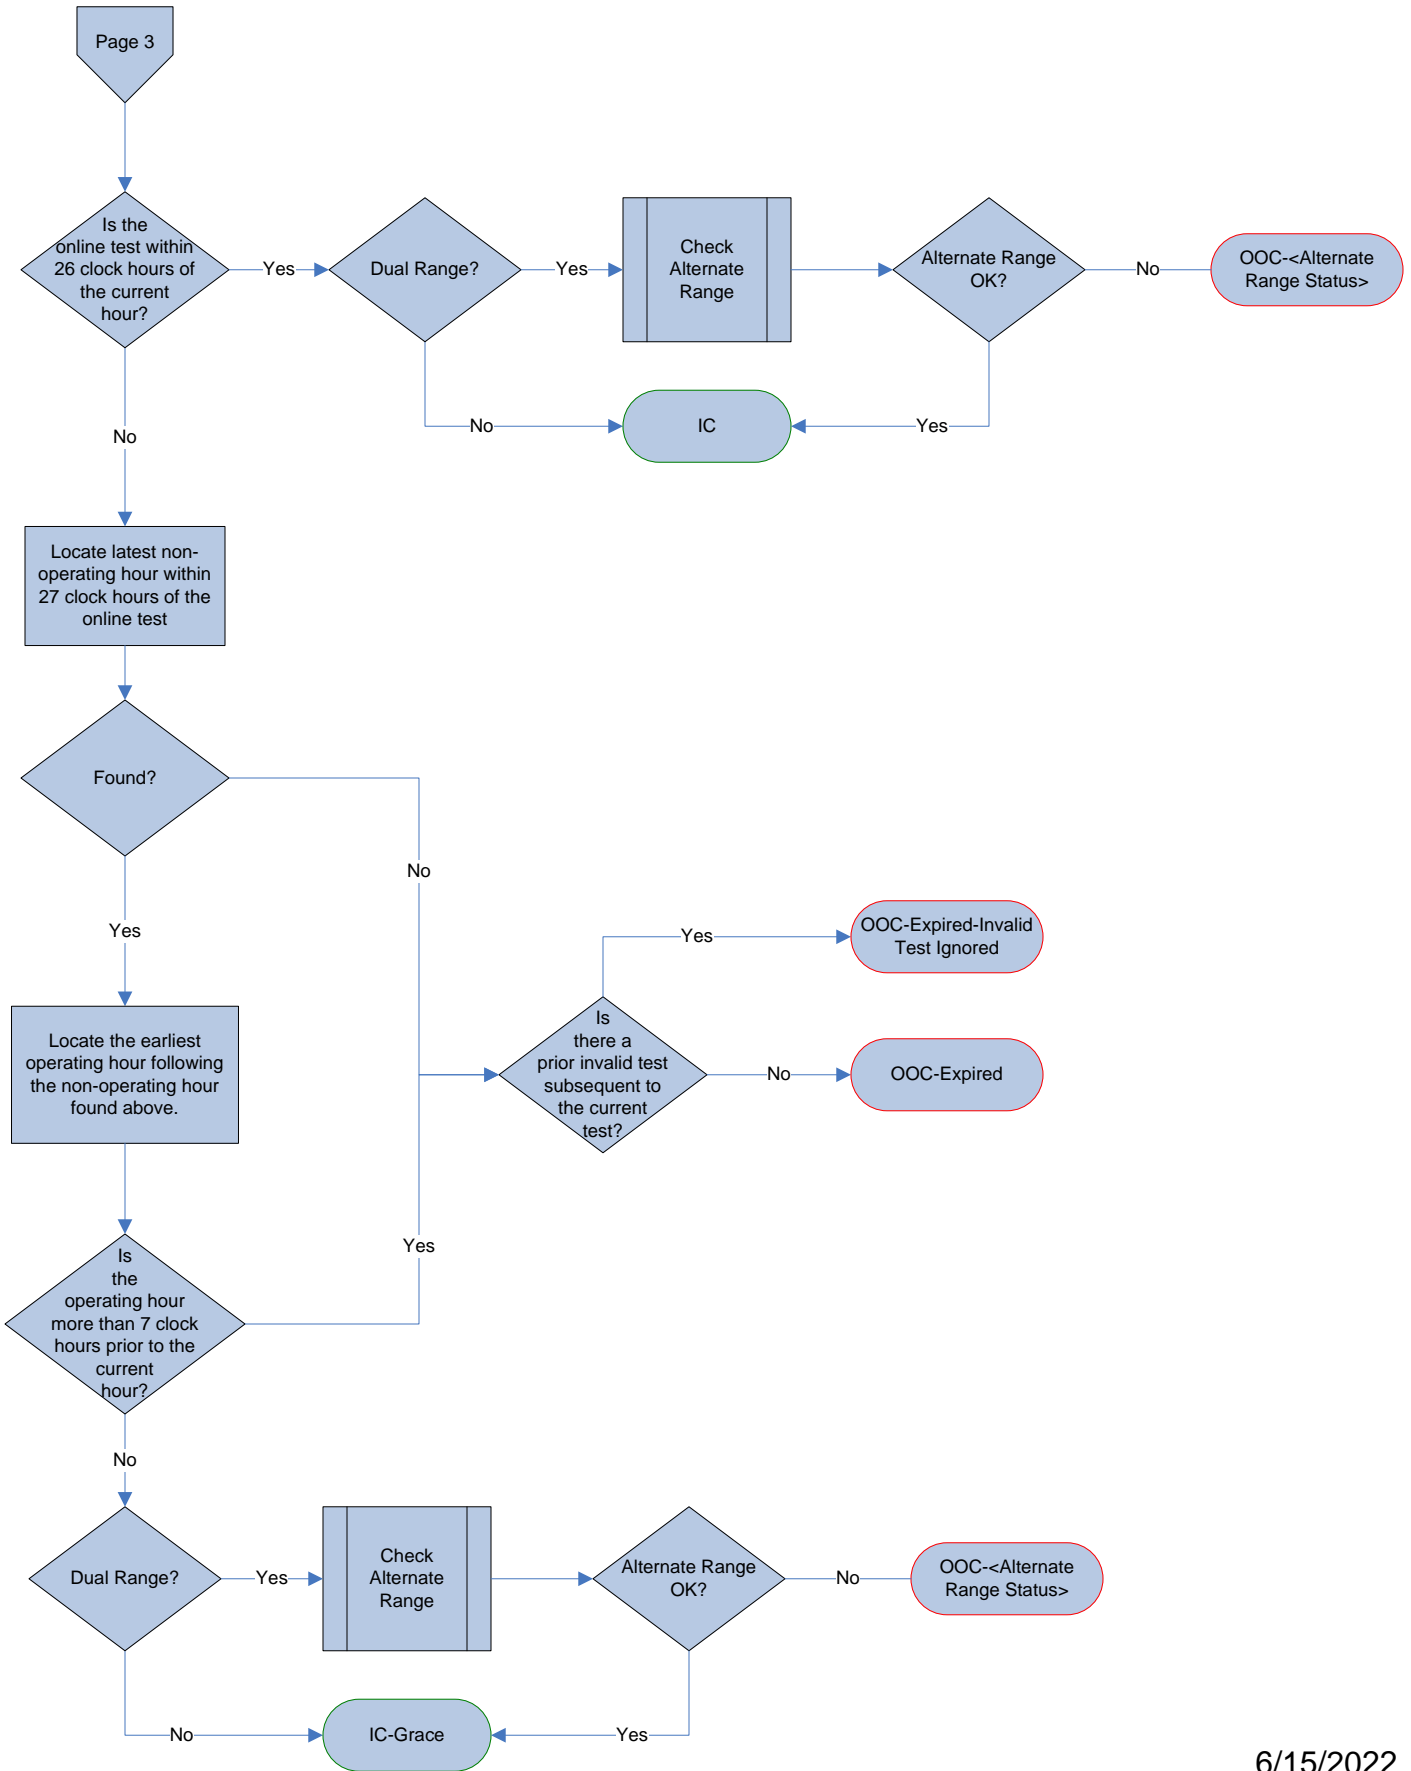

# QA Status Evaluation Daily Calibration

## Daily Calibration – Evaluate Alternate Range