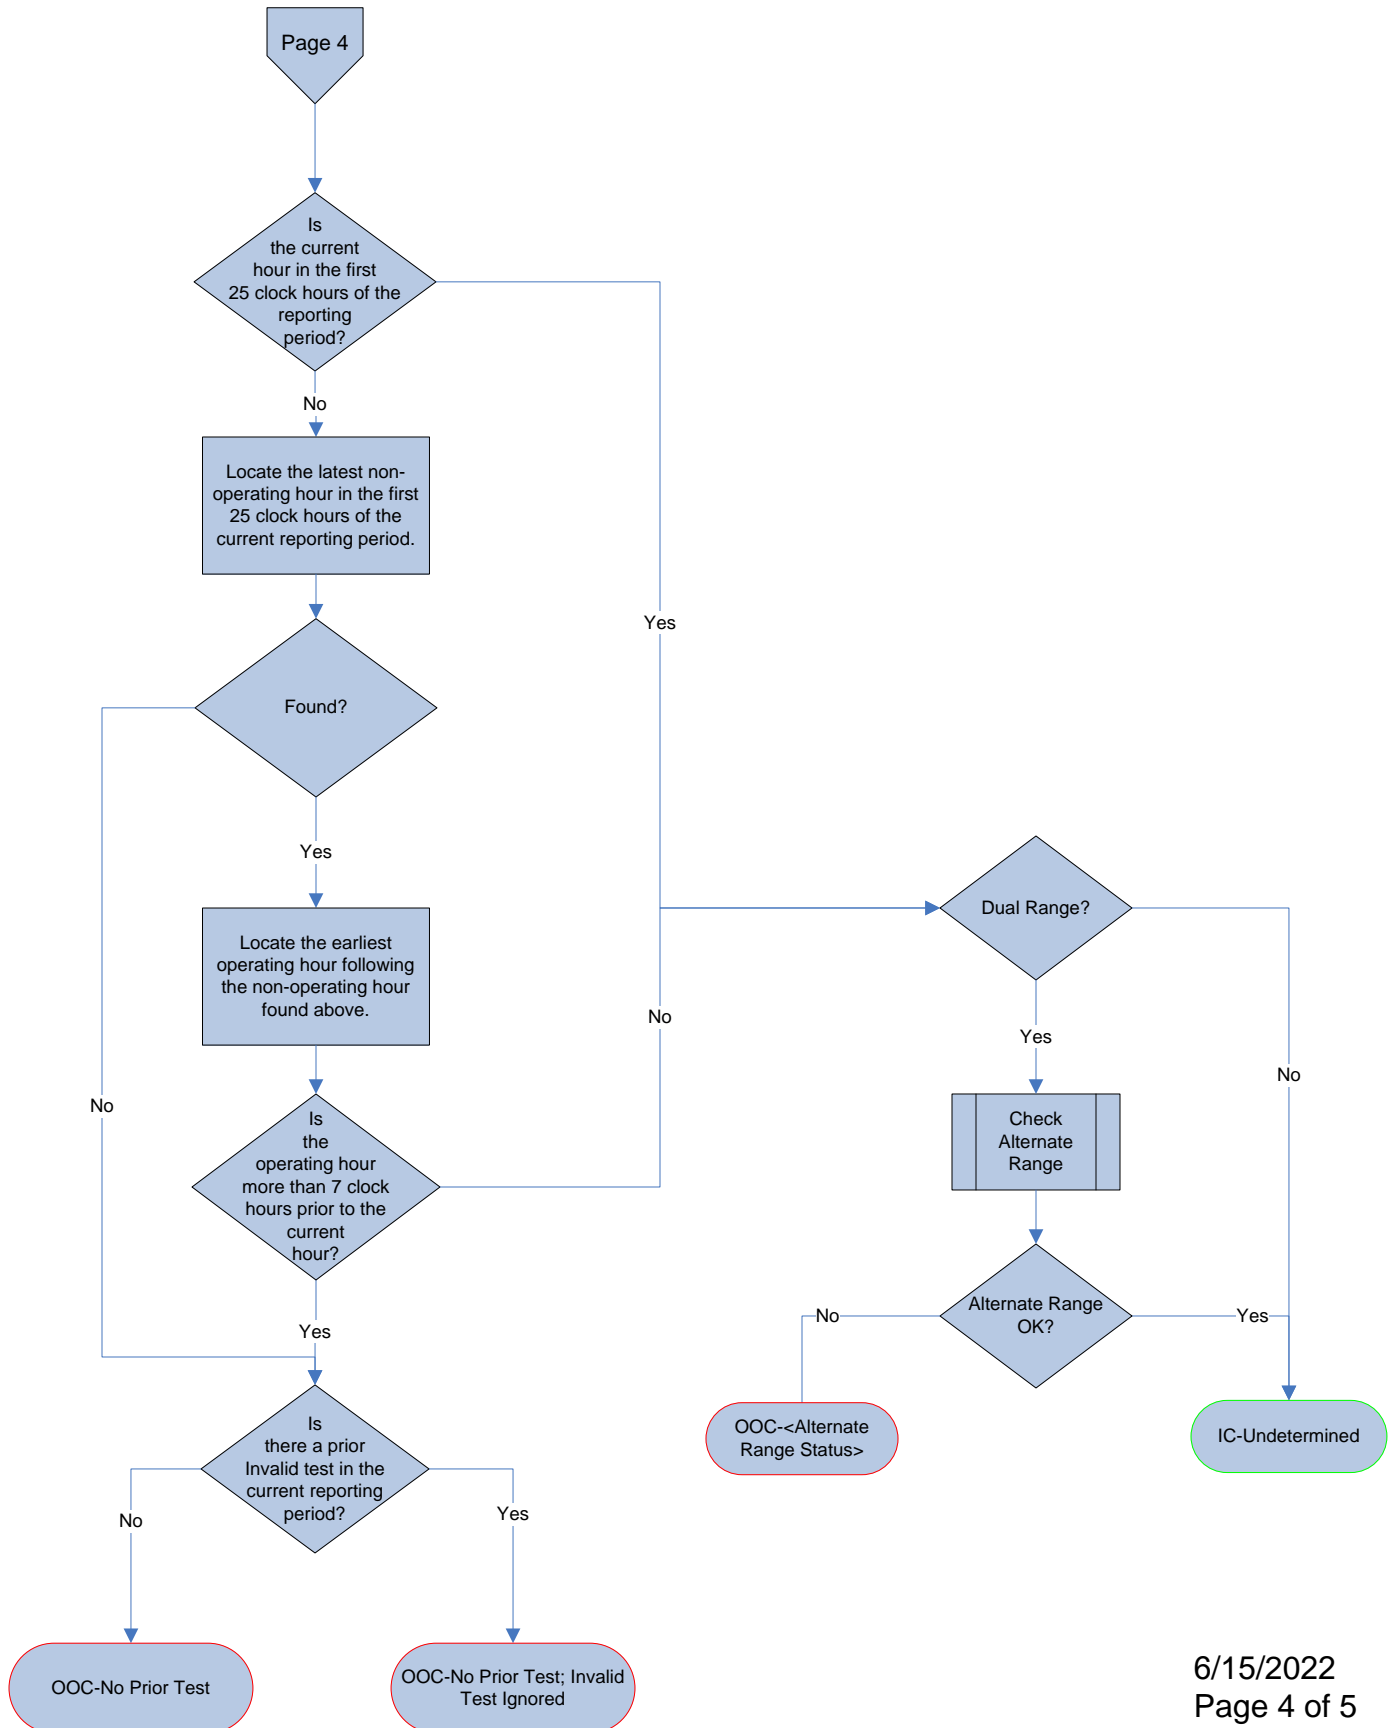

QA Status Evaluation Daily Calibration