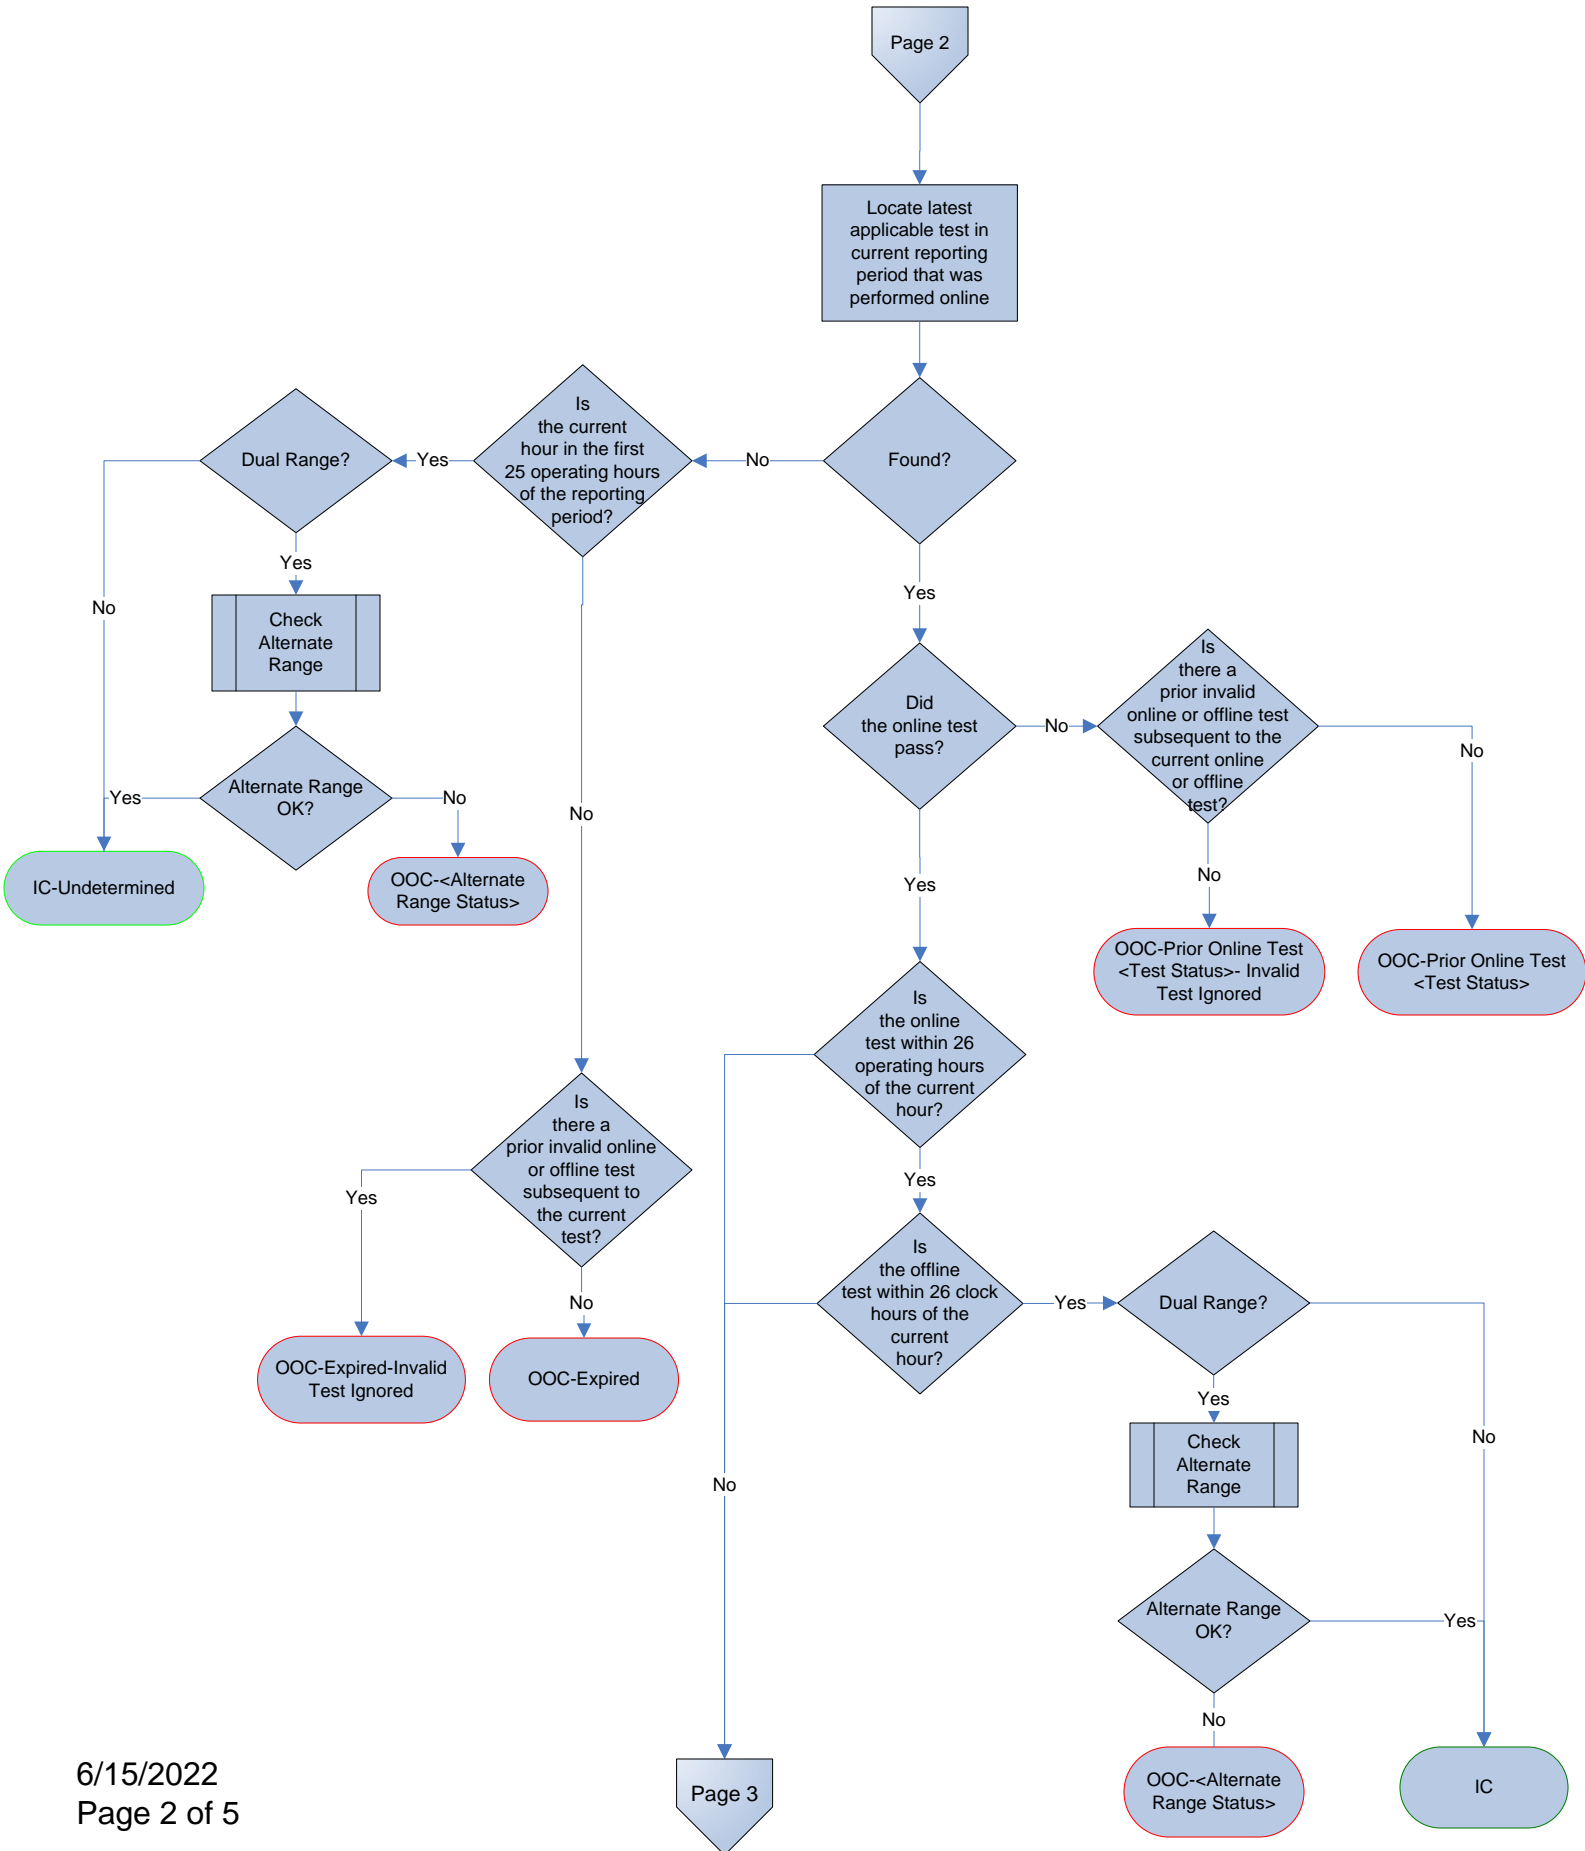

# QA Status Evaluation Daily Calibration

## Daily Calibration – Evaluate Alternate Range