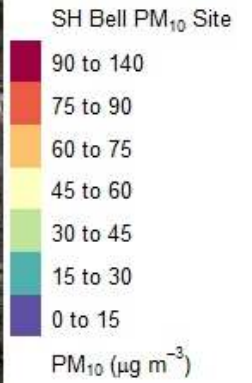

# SH Bell Pollution Rose

March - June 2017 Manganese Monitoring

Google Earth

©2017 Google

East Side East Side

1000 ft

# SH Bell PM<sub>10</sub>

March - June 2017 Continuous Measurements  
Daily Averages

Google Earth

© 2017 Google

East Side East  
N

1000 ft

# SH Bell PM<sub>10</sub>

March - June 2017 Continuous Measurements  
Daily Averages

Google Earth

©2017 Google

East Side East  
N

1000 ft