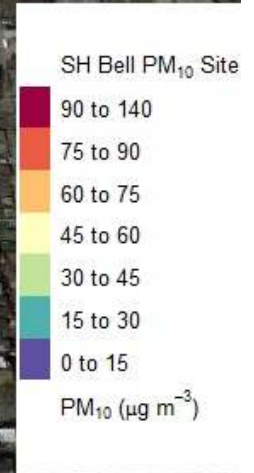

# SH Bell Pollution Rose

March - June 2017 Manganese Monitoring

Google Earth

©2017 Google

East Side East Side

1000 ft

# SH Bell PM<sub>10</sub>

March - June 2017 Continuous Measurements  
Daily Averages

Google Earth

© 2017 Google

East Side East  
N

1000 ft