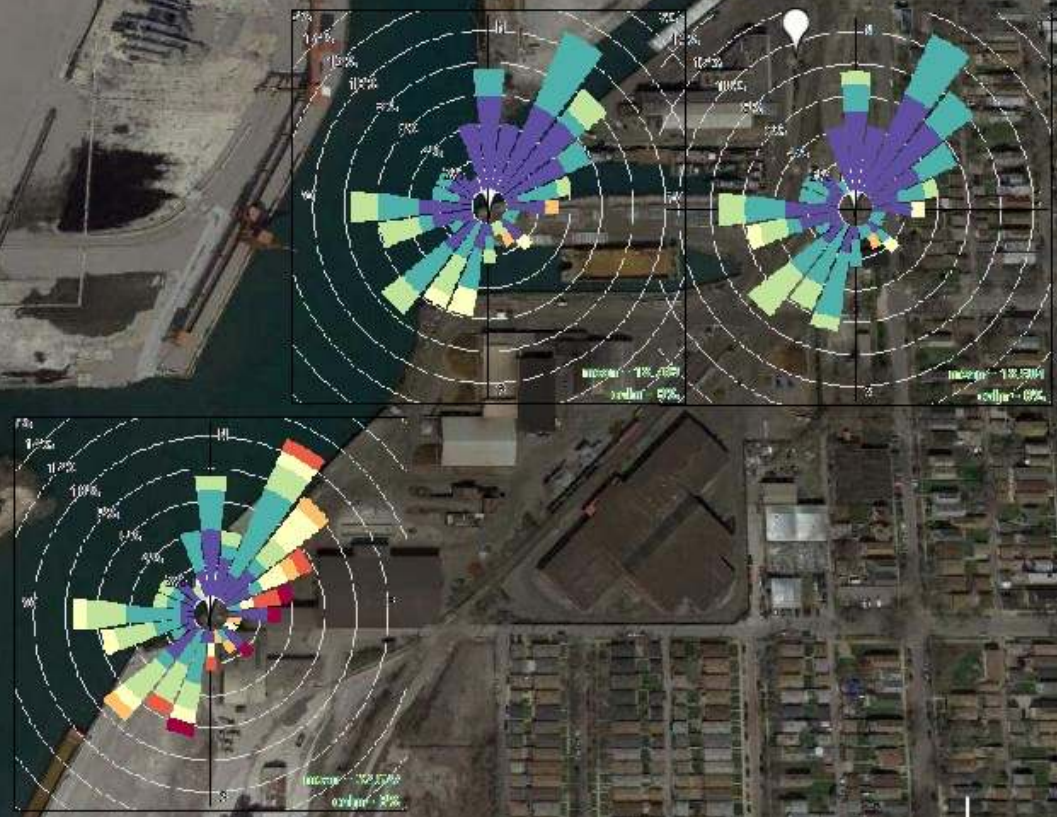

# SH Bell Pollution Rose

March - June 2017 Managenese Monitoring

East Side East Side

Google Earth

©2017 Google

1000 ft

# SH Bell Pollution Rose

March - June 2017 Manganese Monitoring

Google Earth

©2017 Google

East Side East Side

1000 ft

# SH Bell PM<sub>10</sub>

March - June 2017 Continuous Measurements  
Daily Averages

Google Earth

© 2017 Google

East Side East  
N

1000 ft

# SH Bell PM<sub>10</sub>

March - June 2017 Continuous Measurements  
Daily Averages

Google Earth

©2017 Google

East Side East  
N

1000 ft