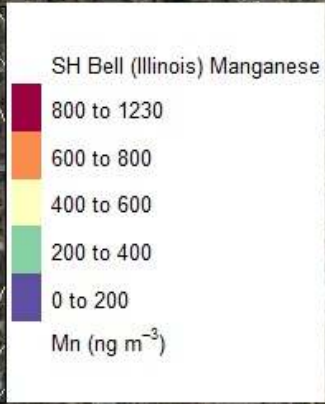

# SH Bell Pollution Rose

March - June 2017 Managenese Monitoring

East Side East Side

Google Earth

©2017 Google

1000 ft

# SH Bell Pollution Rose

March - June 2017 Manganese Monitoring

Google Earth

©2017 Google

East Side East Side

1000 ft