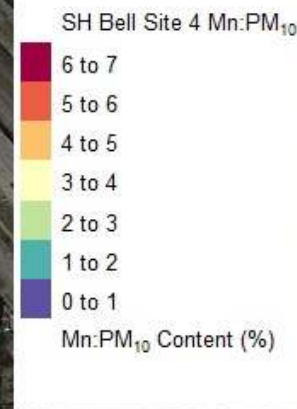

# SH Bell Pollution Rose

March - June 2017 Managenese Monitoring

East Side East Side

Google Earth

©2017 Google

1000 ft

# SH Bell Pollution Rose

March - June 2017 Manganese Monitoring

Google Earth

©2017 Google

East Side East Side

1000 ft