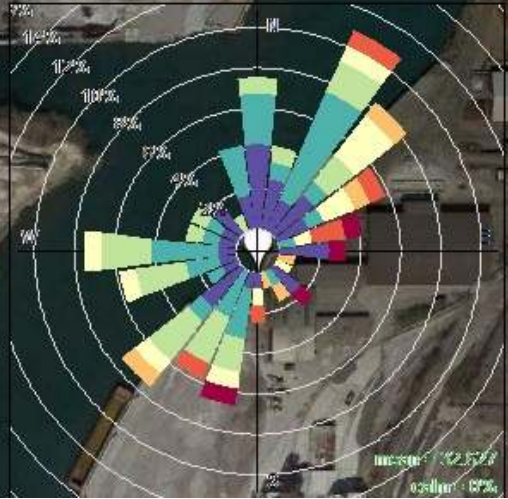

# SH Bell Pollution Rose

March - June 2017 Manganese Monitoring

Google Earth

©2017 Google

East Side East Side

1000 ft

# SH Bell PM<sub>10</sub>

March - June 2017 Continuous Measurements  
Daily Averages

Google Earth

© 2017 Google

East Side East  
N

1000 ft

# SH Bell PM<sub>10</sub>

March - June 2017 Continuous Measurements  
Daily Averages

Google Earth

©2017 Google

East Side East  
N

1000 ft