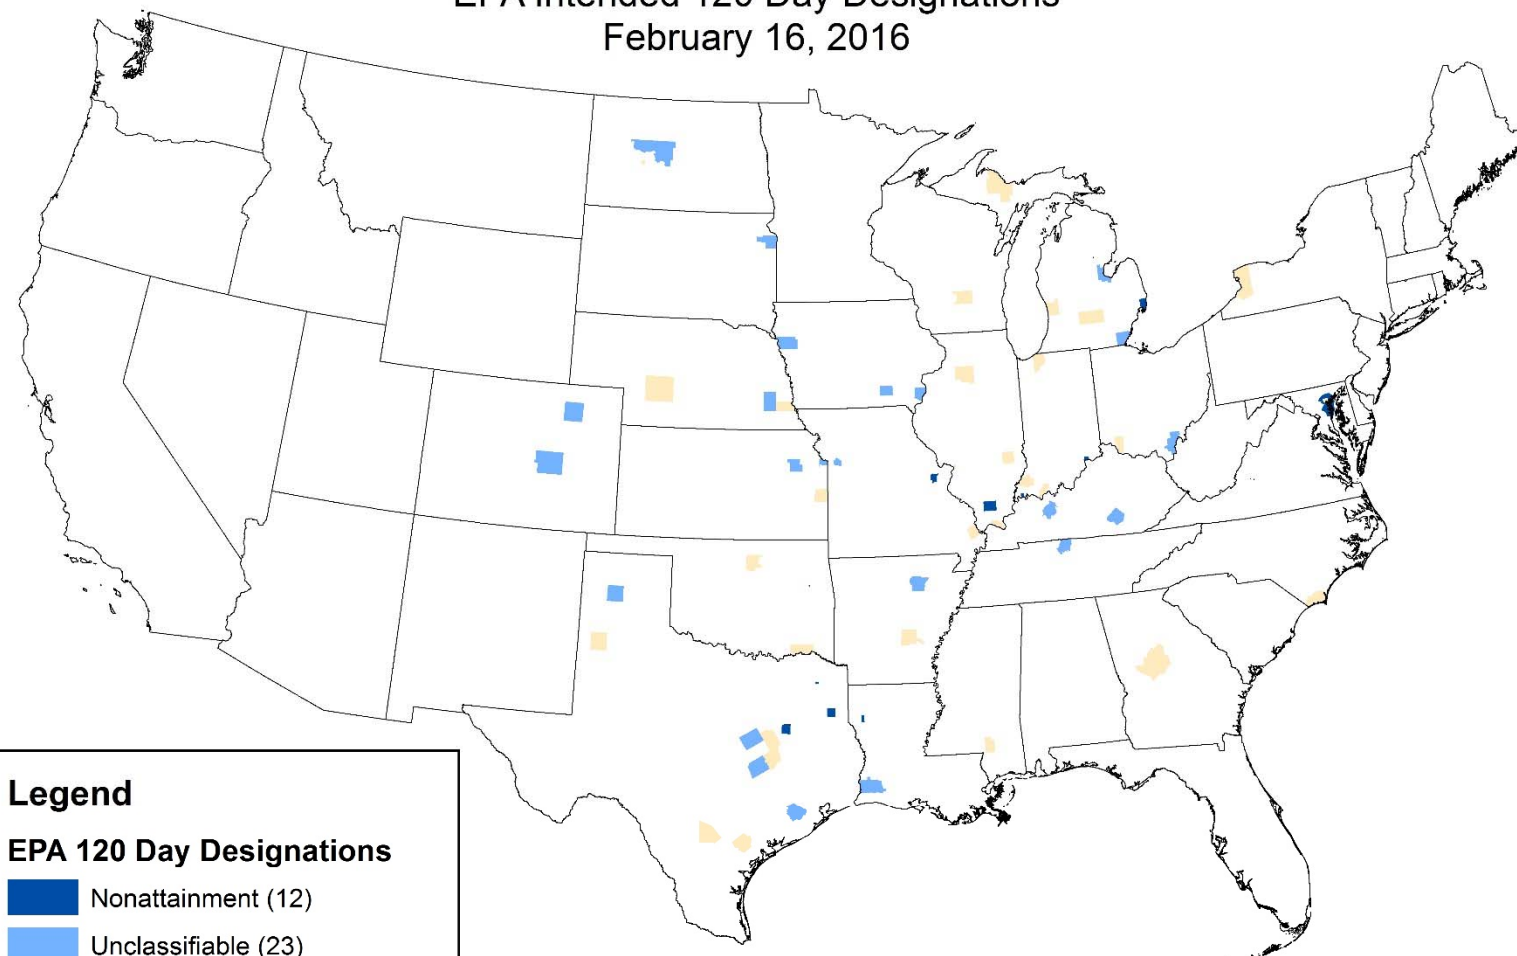

SO2 Designations
EPA Intended 120 Day Designations
February 16, 2016

Legend

EPA 120 Day Designations

-  Nonattainment (12)
-  Unclassifiable (23)
-  Unclassifiable/Attainment (31)